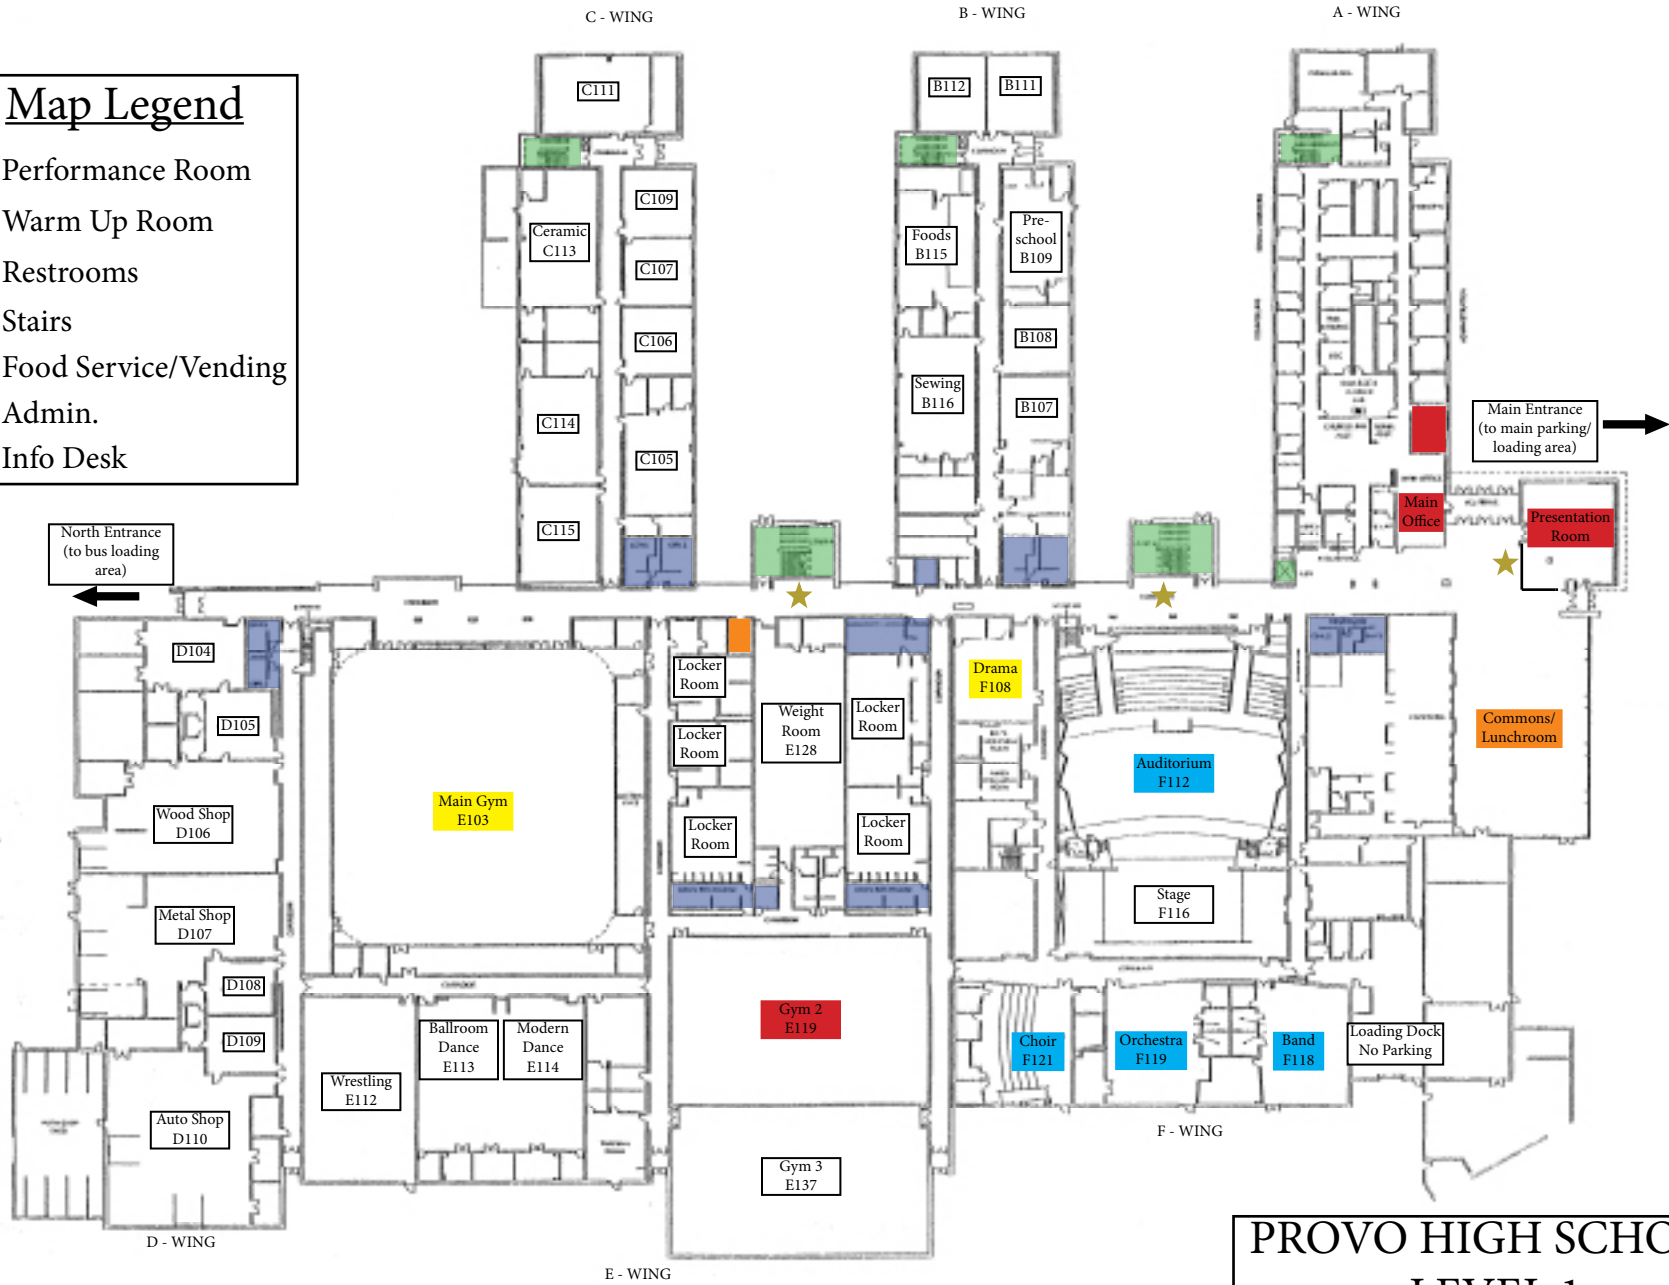

Thank you,

Justin Bills

South Festival Director

Map Legend

- Performance Room
- Warm Up Room
- Restrooms
- Stairs
- Food Service/Vending
- Admin.
- ★ Info Desk

PROVO HIGH SCHOOL LEVEL 1

Map Legend

- Performance Room
- Warm Up Room
- Restrooms
- Stairs
- Food Service/Vending
- Admin.
- Info Desk